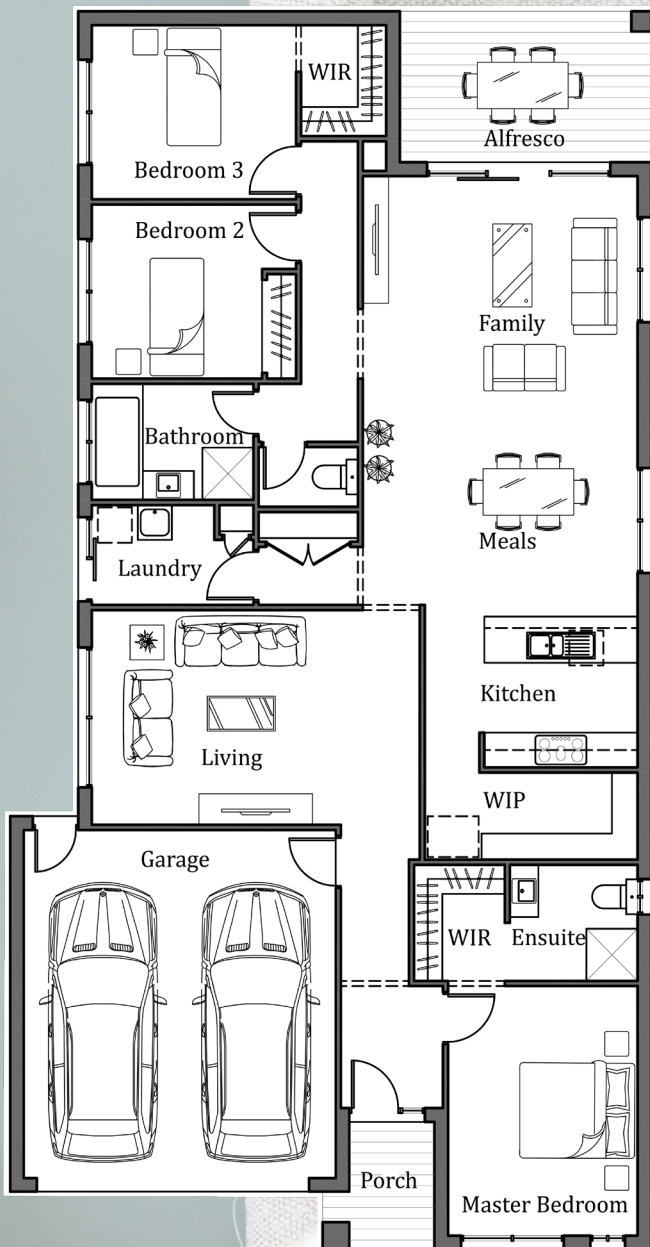

HOUSE & LAND

POWLETT
RIDGE

*Images are for Illustration Purposes Only

LOT 507 POWLETT RIDGE ESTATE, WONTHAGGI

**Package
Offer**
\$627,500.00

Design Details – Concerto 236V

House Size : 23.6sq

Land Details - Titled

Lot Size : 640m2

Land Price \$310,000.00

V-Essential Inclusions

- Colorbond Roofing
- Eaves to front façade
- Garage Panel Door with Remotes
- Brick Infills above windows
- 20mm Stone benchtops to Kitchen, Ensuite & Bathroom
- 4No. Pot drawers to kitchen
- Extensive selection of Floor Coverings : Laminate, Carpet & Tiles
- Laminate Flooring to Entry, Family & Rear Hallway
- Dulux 3 coat paint system
- Gas ducted heating system
- Overhead cupboards to Kitchen
- Toilet roll holders & towel rails
- Dishwasher
- Technika 900mm appliances
- Tiled Shower bases to Ensuite & Bathroom
- Split system air conditioner
- LED Downlights
- Site Cost Allowance